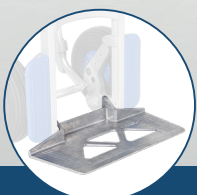

MODULKAR®

INCLUDING DIE-CASTING TOE PLATE - 450 x 185 mm not hinged

Various toe plates available: We offer a range of high-strength aluminum toe plates to choose from based on your needs.

Find them in our website www.sano.at