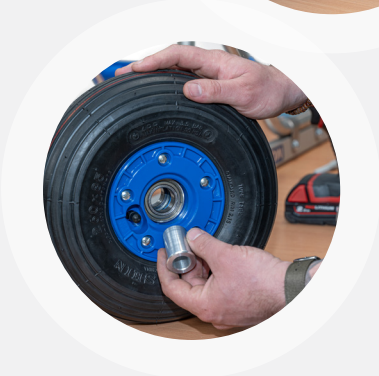

JUST ONE
SCREW!